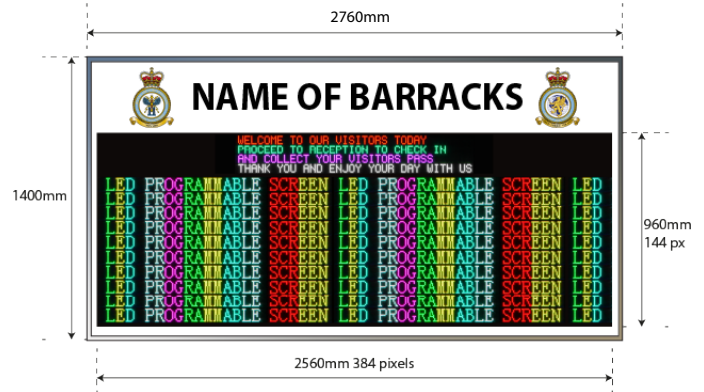

Standard Military Displays

LED Displays - Military

Standard LED Displays for Military Use

LED Display options:

Ref: AG96-32128 - Full Colour Display with Branding
 Case Size: 1480mm (w) x 750mm (h)
 LED Screen: 1280mm (w) x 320mm (h) - 128 x 32 pixels - P10
 4 lines of 21 characters - 70mm character height
 Wireless Control
 Synergy CM Control included

Ref: AG96-48128 - Full Colour Display with Branding
 Case Size: 1480mm (w) x 900mm (h)
 LED Screen: 1280mm (w) x 480mm (h) - 128 x 48 pixels - P10
 6 lines of 21 characters - 70mm character height
 Wireless Control
 Synergy CM Control included

Ref: AG96-64128 - Full Colour Display with Branding
 Case Size: 1480mm (w) x 1070mm (h)
 LED Screen: 1280mm (w) x 640mm (h) - 128 x 64 pixels - P10
 8 lines of 21 characters - 70mm character height
 Wireless Control
 Synergy CM Control included

Ref: AG96-P6-384x144 - Full Colour Display with Branding
 Case Size: 2760mm (w) x 1400mm (h)
 LED Screen: 2560mm (w) x 960mm (h) - 384 x 144 pixels - P6.67
 LED Video Screen for text, images and video
 Wireless Control
 Synergy CM Control included