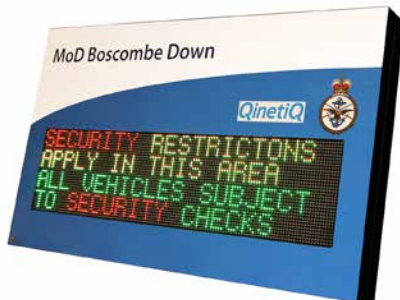

Standard Military Displays

LED Displays - Military

Standard LED Displays for Military Use

LED Display options:

Ref: AG96-32128 - Full Colour Display with Branding
 Case Size: 1480mm (w) x 750mm (h)
 LED Screen: 1280mm (w) x 320mm (h) - 128 x 32 pixels - P10
 4 lines of 21 characters - 70mm character height
 Wireless Control
 Synergy CM Control included

Ref: AG96-48128 - Full Colour Display with Branding
 Case Size: 1480mm (w) x 900mm (h)
 LED Screen: 1280mm (w) x 480mm (h) - 128 x 48 pixels - P10
 6 lines of 21 characters - 70mm character height
 Wireless Control
 Synergy CM Control included

Ref: AG96-64128 - Full Colour Display with Branding
 Case Size: 1480mm (w) x 1070mm (h)
 LED Screen: 1280mm (w) x 640mm (h) - 128 x 64 pixels - P10
 8 lines of 21 characters - 70mm character height
 Wireless Control
 Synergy CM Control included