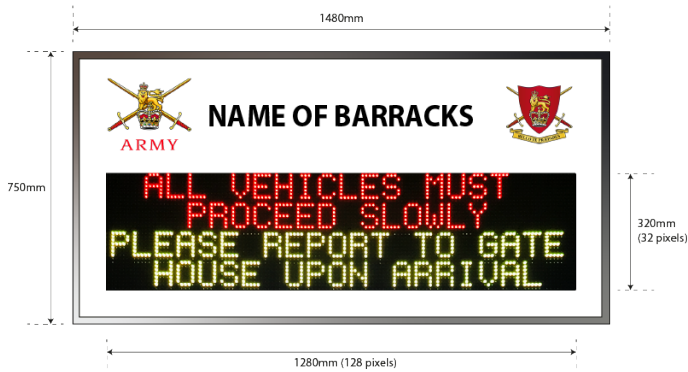

Standard Military Displays

LED Displays - Military

Standard LED Displays for Military Use

LED Display options:

Ref: AG96-32128 - Full Colour Display with Branding
 Case Size: 1480mm (w) x 750mm (h)
 LED Screen: 1280mm (w) x 320mm (h) - 128 x 32 pixels - P10
 4 lines of 21 characters - 70mm character height
 Wireless Control
 Synergy CM Control included

Ref: AG96-48128 - Full Colour Display with Branding
 Case Size: 1480mm (w) x 900mm (h)
 LED Screen: 1280mm (w) x 480mm (h) - 128 x 48 pixels - P10
 6 lines of 21 characters - 70mm character height
 Wireless Control
 Synergy CM Control included

Ref: AG96-64128 - Full Colour Display with Branding
 Case Size: 1480mm (w) x 1070mm (h)
 LED Screen: 1280mm (w) x 640mm (h) - 128 x 64 pixels - P10
 8 lines of 21 characters - 70mm character height
 Wireless Control
 Synergy CM Control included

Ref: AG96-P6-384x144 - Full Colour Display with Branding
 Case Size: 2760mm (w) x 1400mm (h)
 LED Screen: 2560mm (w) x 960mm (h) - 384 x 144 pixels - P6.67
 LED Video Screen for text, images and video
 Wireless Control
 Synergy CM Control included