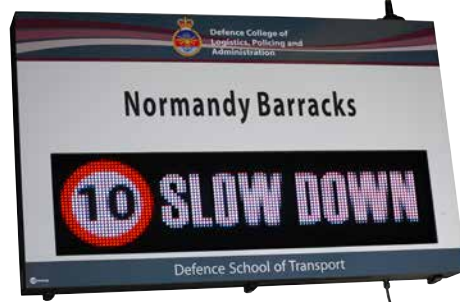

Standard Military Displays

LED Displays - Military

Standard LED Displays for Military Use

LED Display options:

Ref: AG96-32128 - Full Colour Display with Branding
 Case Size: 1480mm (w) x 750mm (h)
 LED Screen: 1280mm (w) x 320mm (h) - 128 x 32 pixels - P10
 4 lines of 21 characters - 70mm character height
 Wireless Control
 Synergy CM Control included

Ref: AG96-48128 - Full Colour Display with Branding
 Case Size: 1480mm (w) x 900mm (h)
 LED Screen: 1280mm (w) x 480mm (h) - 128 x 48 pixels - P10
 6 lines of 21 characters - 70mm character height
 Wireless Control
 Synergy CM Control included

Ref: AG96-64128 - Full Colour Display with Branding
 Case Size: 1480mm (w) x 1070mm (h)
 LED Screen: 1280mm (w) x 640mm (h) - 128 x 64 pixels - P10
 8 lines of 21 characters - 70mm character height
 Wireless Control
 Synergy CM Control included