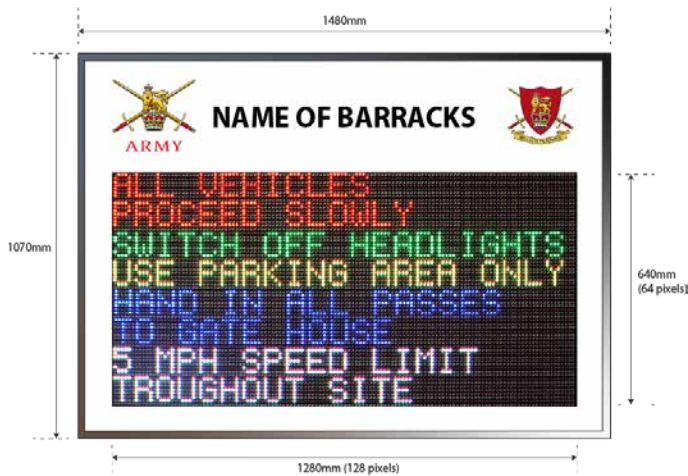

Standard Military Displays

LED Displays - Military

Standard LED Displays for Military Use

LED Display options:

Ref: AG96-32128 - Full Colour Display with Branding
 Case Size: 1480mm (w) x 750mm (h)
 LED Screen: 1280mm (w) x 320mm (h) - 128 x 32 pixels - P10
 4 lines of 21 characters - 70mm character height
 Wireless Control
 Synergy CM Control included

Ref: AG96-48128 - Full Colour Display with Branding
 Case Size: 1480mm (w) x 900mm (h)
 LED Screen: 1280mm (w) x 480mm (h) - 128 x 48 pixels - P10
 6 lines of 21 characters - 70mm character height
 Wireless Control
 Synergy CM Control included

Ref: AG96-64128 - Full Colour Display with Branding
 Case Size: 1480mm (w) x 1070mm (h)
 LED Screen: 1280mm (w) x 640mm (h) - 128 x 64 pixels - P10
 8 lines of 21 characters - 70mm character height
 Wireless Control
 Synergy CM Control included

Ref: AG96-P6-384x144 - Full Colour Display with Branding
 Case Size: 2760mm (w) x 1400mm (h)
 LED Screen: 2560mm (w) x 960mm (h) - 384 x 144 pixels - P6.67
 LED Video Screen for text, images and video
 Wireless Control
 Synergy CM Control included