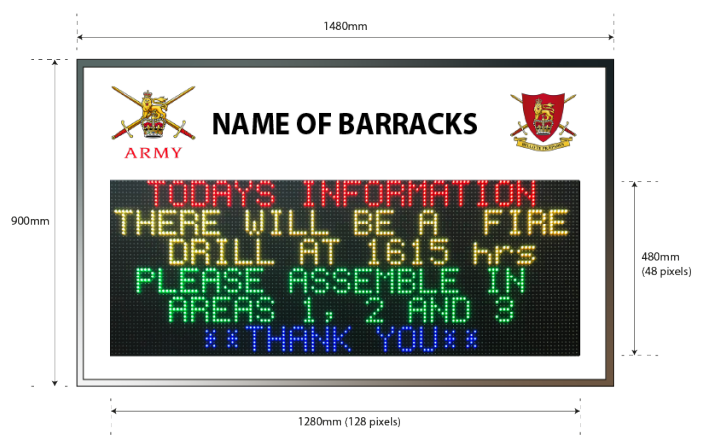

Standard Military Displays

LED Displays - Military

Standard LED Displays for Military Use

LED Display options:

Ref: AG96-32128 - Full Colour Display with Branding
 Case Size: 1480mm (w) x 750mm (h)
 LED Screen: 1280mm (w) x 320mm (h) - 128 x 32 pixels - P10
 4 lines of 21 characters - 70mm character height
 Wireless Control
 Synergy CM Control included

Ref: AG96-48128 - Full Colour Display with Branding
 Case Size: 1480mm (w) x 900mm (h)
 LED Screen: 1280mm (w) x 480mm (h) - 128 x 48 pixels - P10
 6 lines of 21 characters - 70mm character height
 Wireless Control
 Synergy CM Control included

Ref: AG96-64128 - Full Colour Display with Branding
 Case Size: 1480mm (w) x 1070mm (h)
 LED Screen: 1280mm (w) x 640mm (h) - 128 x 64 pixels - P10
 8 lines of 21 characters - 70mm character height
 Wireless Control
 Synergy CM Control included

Ref: AG96-P6-384x144 - Full Colour Display with Branding
 Case Size: 2760mm (w) x 1400mm (h)
 LED Screen: 2560mm (w) x 960mm (h) - 384 x 144 pixels - P6.67
 LED Video Screen for text, images and video
 Wireless Control
 Synergy CM Control included